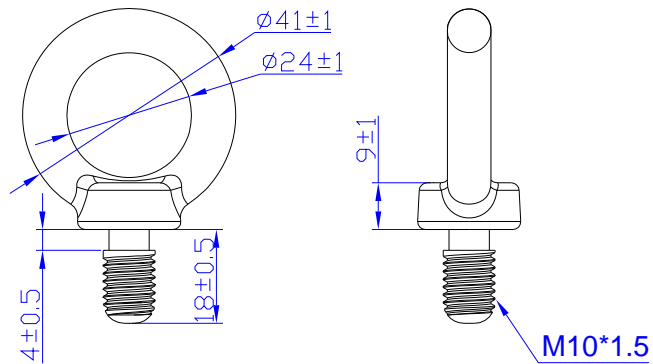

BLT-Mxxxx & HKK-Dxxxx

EUR HUK

LED

	M10	BLT-M1000
	M12	BLT-M1200
	DN15	HKK-D1500

EUR-096SxxxDT/DV/ST/SV	BLT-M1000	HKK-D1500
EUR-150SxxxDT/DV/ST/SV	BLT-M1000	HKK-D1500
EUR-200SxxxDT/DV/ST/SV	BLT-M1000	HKK-D1500
EUR-240SxxxDT/DV/ST/SV	BLT-M1200	HKK-D1500
EUR-320SxxxDT/DV/ST/SV	BLT-M1200	HKK-D1500
HUK-096SxxxDT/DV	BLT-M1200	HKK-D1500
HUK-150SxxxDT/DV	BLT-M1200	HKK-D1500

	-	-	20 kg	BLT-M1000
	-	-	20 kg	BLT-M1200
	-	-	20 kg	HKK-D1500
	-	105 g	-	BLT-M1000
	-	130 g	-	BLT-M1200
	-	40 g	-	HKK-D1500

BLT-M1000	120	M10	/
BLT-M1200	120	M12	/
HKK-D1500	120	DN15	/

BLT-M1000

PROJ:

: ± 1