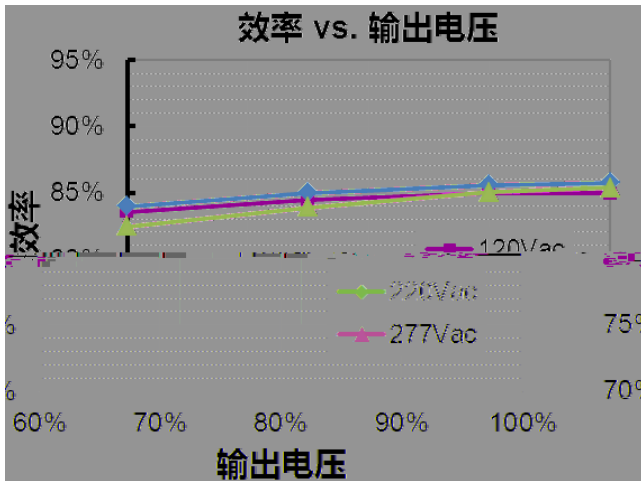

EUC-030S035DVM

EUC-030S050DVM

EUC-030SxxxDVM000x

Rev. A

EUC-030S070DVM

效率 vs. 输出电压

功率因数 vs. 负载

●