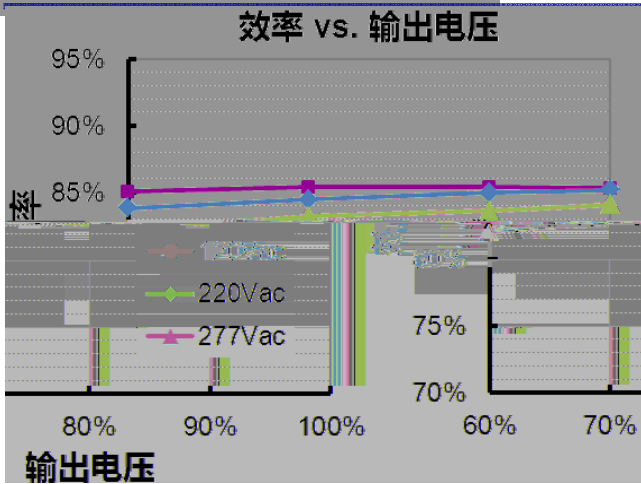

-
-
-
-
-
-
-
-
-
-
-

					120Vac	220Vac	

				°

			±	
			±	
		°		°

INVENTRONICS

EUC-030SxxxDVM000x

Rev. A

EMI	
EMS	

EUC-030S035DVM

EUC-030S050DVM

EUC-030SxxxDVM000x

Rev. A

EUC-030S070DVM

效率 vs. 输出电压

功率因数 vs. 负载

●