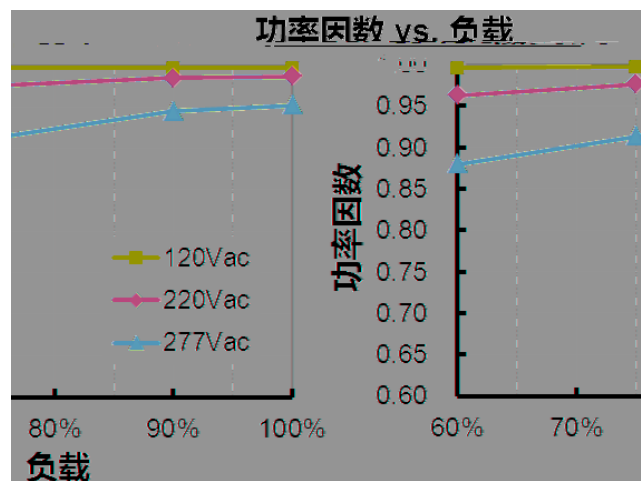

EUC-030S035DVM

EUC-030S050DVM

EUC-030SxxxDVM000x

Rev. A

EUC-030S070DVM

效率 vs. 输出电压

功率因数 vs. 负载

●