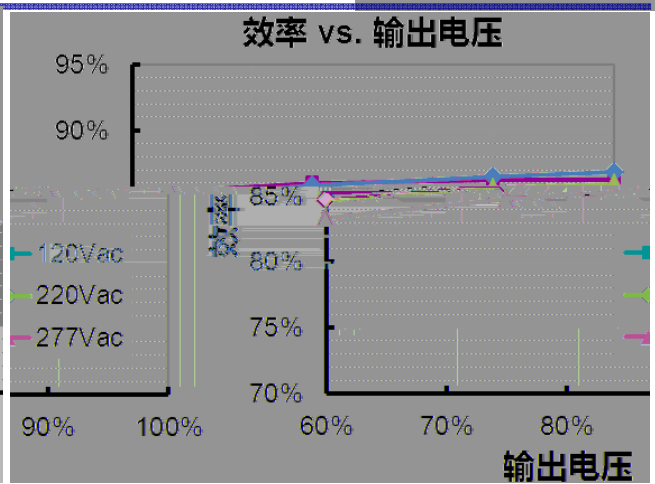

-
-
-
-
-
-
-
-
-
-
-

					120Vac	220Vac	

				°

			±	
			±	
		°		°

INVENTRONICS

EUC-030SxxxDVM000x

Rev. A

EMI	
EMS	

EUC-030S035DVM

EUC-030S050DVM

EUC-030SxxxDVM000x

Rev. A

EUC-030S070DVM

效率 vs. 输出电压

功率因数 vs. 负载

●