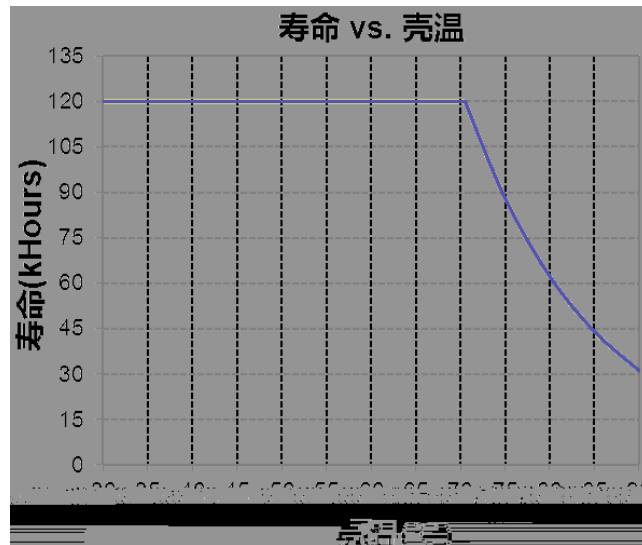

-
-
-
-
-
-
-
-
-
-
-

					120Vac	220Vac	

				°

			±	
			±	
		°		°

INVENTRONICS

EUC-030SxxxDVM000x

Rev. A

EMI	
EMS	

EUC-030S035DVM

EUC-030S050DVM

EUC-030SxxxDVM000x

Rev. A

EUC-030S070DVM

效率 vs. 输出电压

功率因数 vs. 负载

●